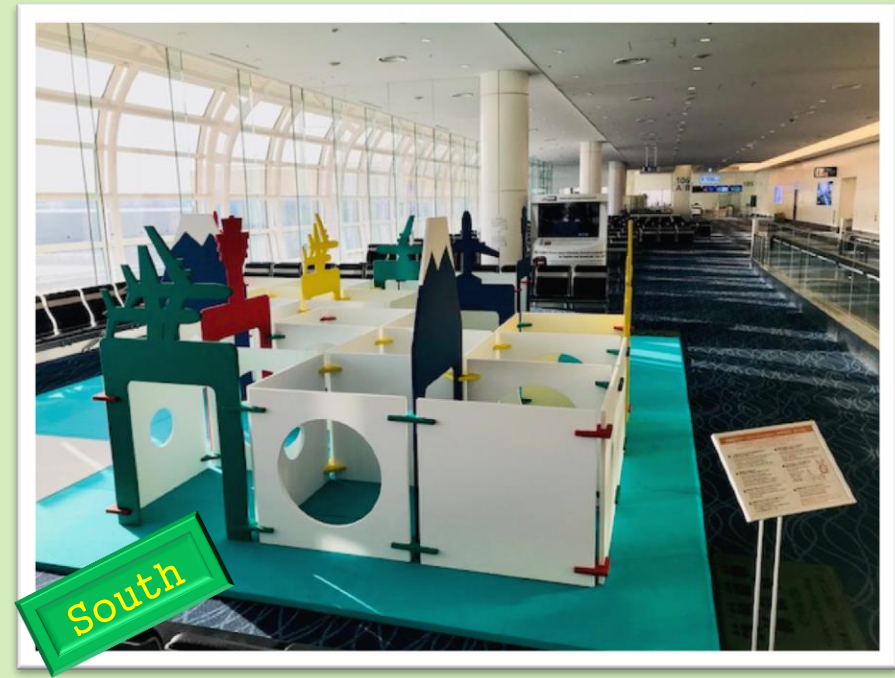

# HND KIDS SPACE

***New kids spaces at Haneda Airport international terminal.  
It is located in the north and south of the departure area.***

# HND KIDS SPACE

There are two kids spaces at departure area of HND INT terminal.