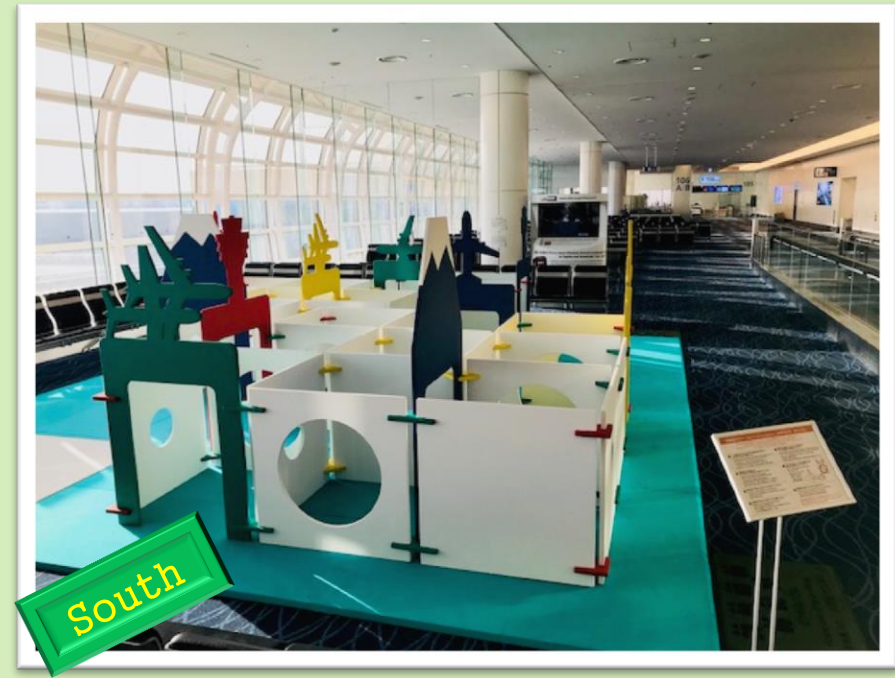

# HND KIDS SPACE

North

South

***New kids spaces at Haneda Airport international terminal.  
It is located in the north and south of the departure area.***

# HND KIDS SPACE

There are two kids spaces at departure area of HND INT terminal.