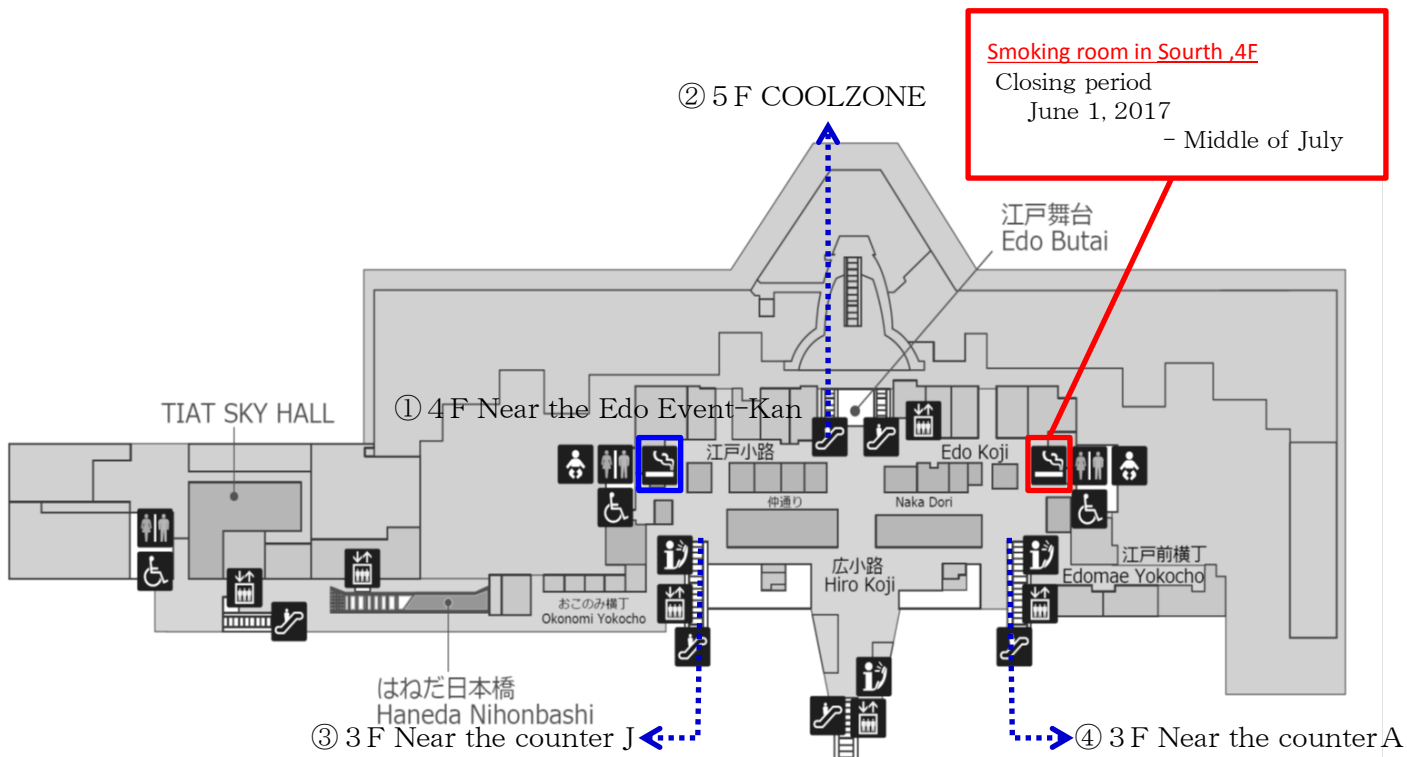

## Notice : Temporary closure of the smoking room

Thank you very much for visiting Haneda Airport international terminal.  
Please be advised that smoking room in south side on the 4<sup>th</sup> floor will be closed temporarily for refurbishment during the period specified below.  
We would appreciate your understanding and cooperation.

### Details

■ Period

Thursday, June 1, 2017 at 21:00 - Middle of July

■ Effect

During the refurbishment, it will be closed temporarily.

Please use the other smoking rooms as the map below indicated.

End

■ Other smoking rooms near by

There are some smoking rooms on the 3<sup>rd</sup> floor and 5<sup>th</sup> floor, please use them.

- ① Near the "Edo Event-Kan", North side 4F
- ② COOLZONE ,5F In South side
- ③ Near the check in counter "J", North side 3F
- ④ Near the Check in counter "A", South side 3F