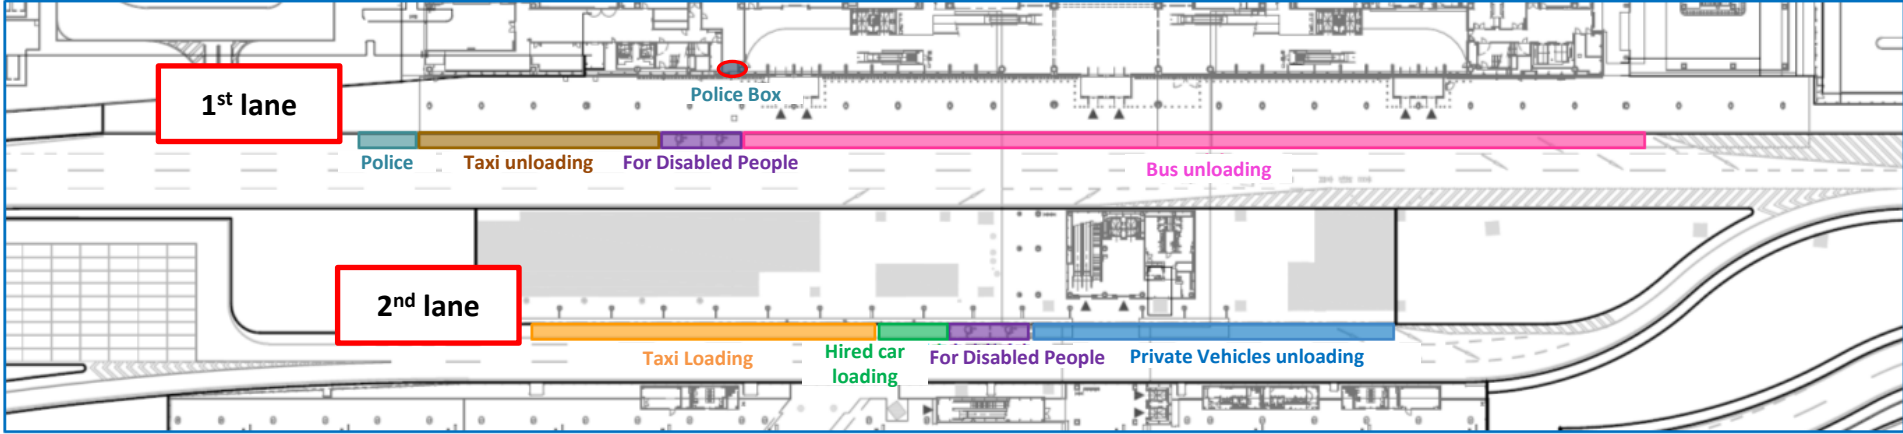

◆ New Operation of the curbside in the Haneda Airport International Terminal.

Thank you very much for visiting Haneda Airport international terminal.
Please be advised that the operation of the curbside in the Haneda Airport International Terminal will be changed from the period specified below.

<Period>

- ① Private Vehicles unloading area → March 5,2017 ~
- ② Disabled People loading and unloading area → March 27,2017 ~
- ③ Taxi and Hired car loading area , Taxi unloading area → April 19,2017 ~

Before the improvement