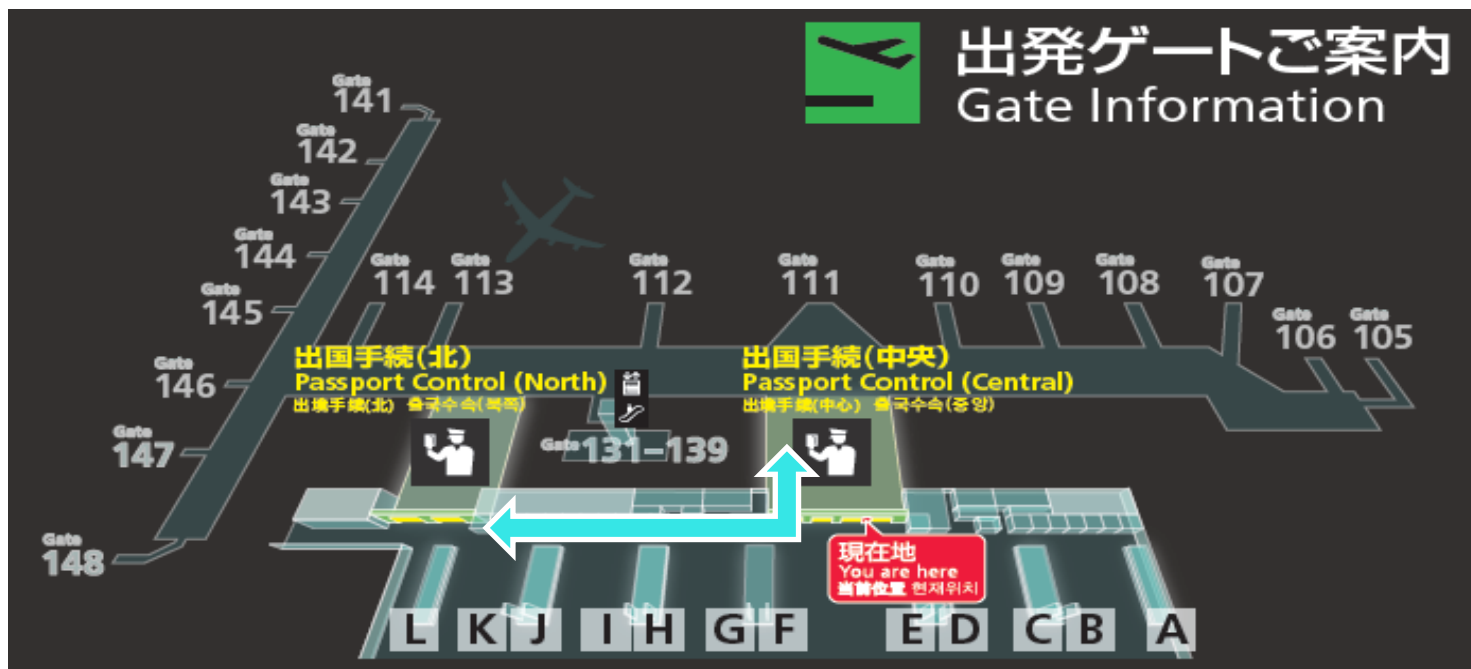

Congestion status at the security inspection

We expect that security inspection and immigration area will be crowded at the peak time.

Please come to the airport as far in advance as possible.

There are two security inspection areas. One is located in Central area and the other is in North area behind L counter. Please proceed to either security inspection separately.

※ Though we expect that the peak time is usually around 7a.m. to 11a.m. and 8p.m. to 11p.m. , there is possibility the situation will change depending on the day.

We would appreciate your understanding and corporation.